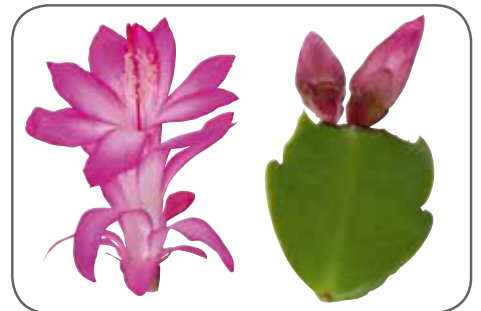

Thor Sharon (N)

Thor Hiro (N)

www.floragrafia.dk

Schlumbergera THOR® by Thoruplund

GB:

Thoruplund has many years of experience within the development of Schlumbergera - **Thor types**. Recent Thor development has focused on producing bushier plants with smaller leaves, the **New Generation** series being a first-rate result of this process. New Generation is a compact and robust plant with wonderful brilliant colours throughout the autumn.